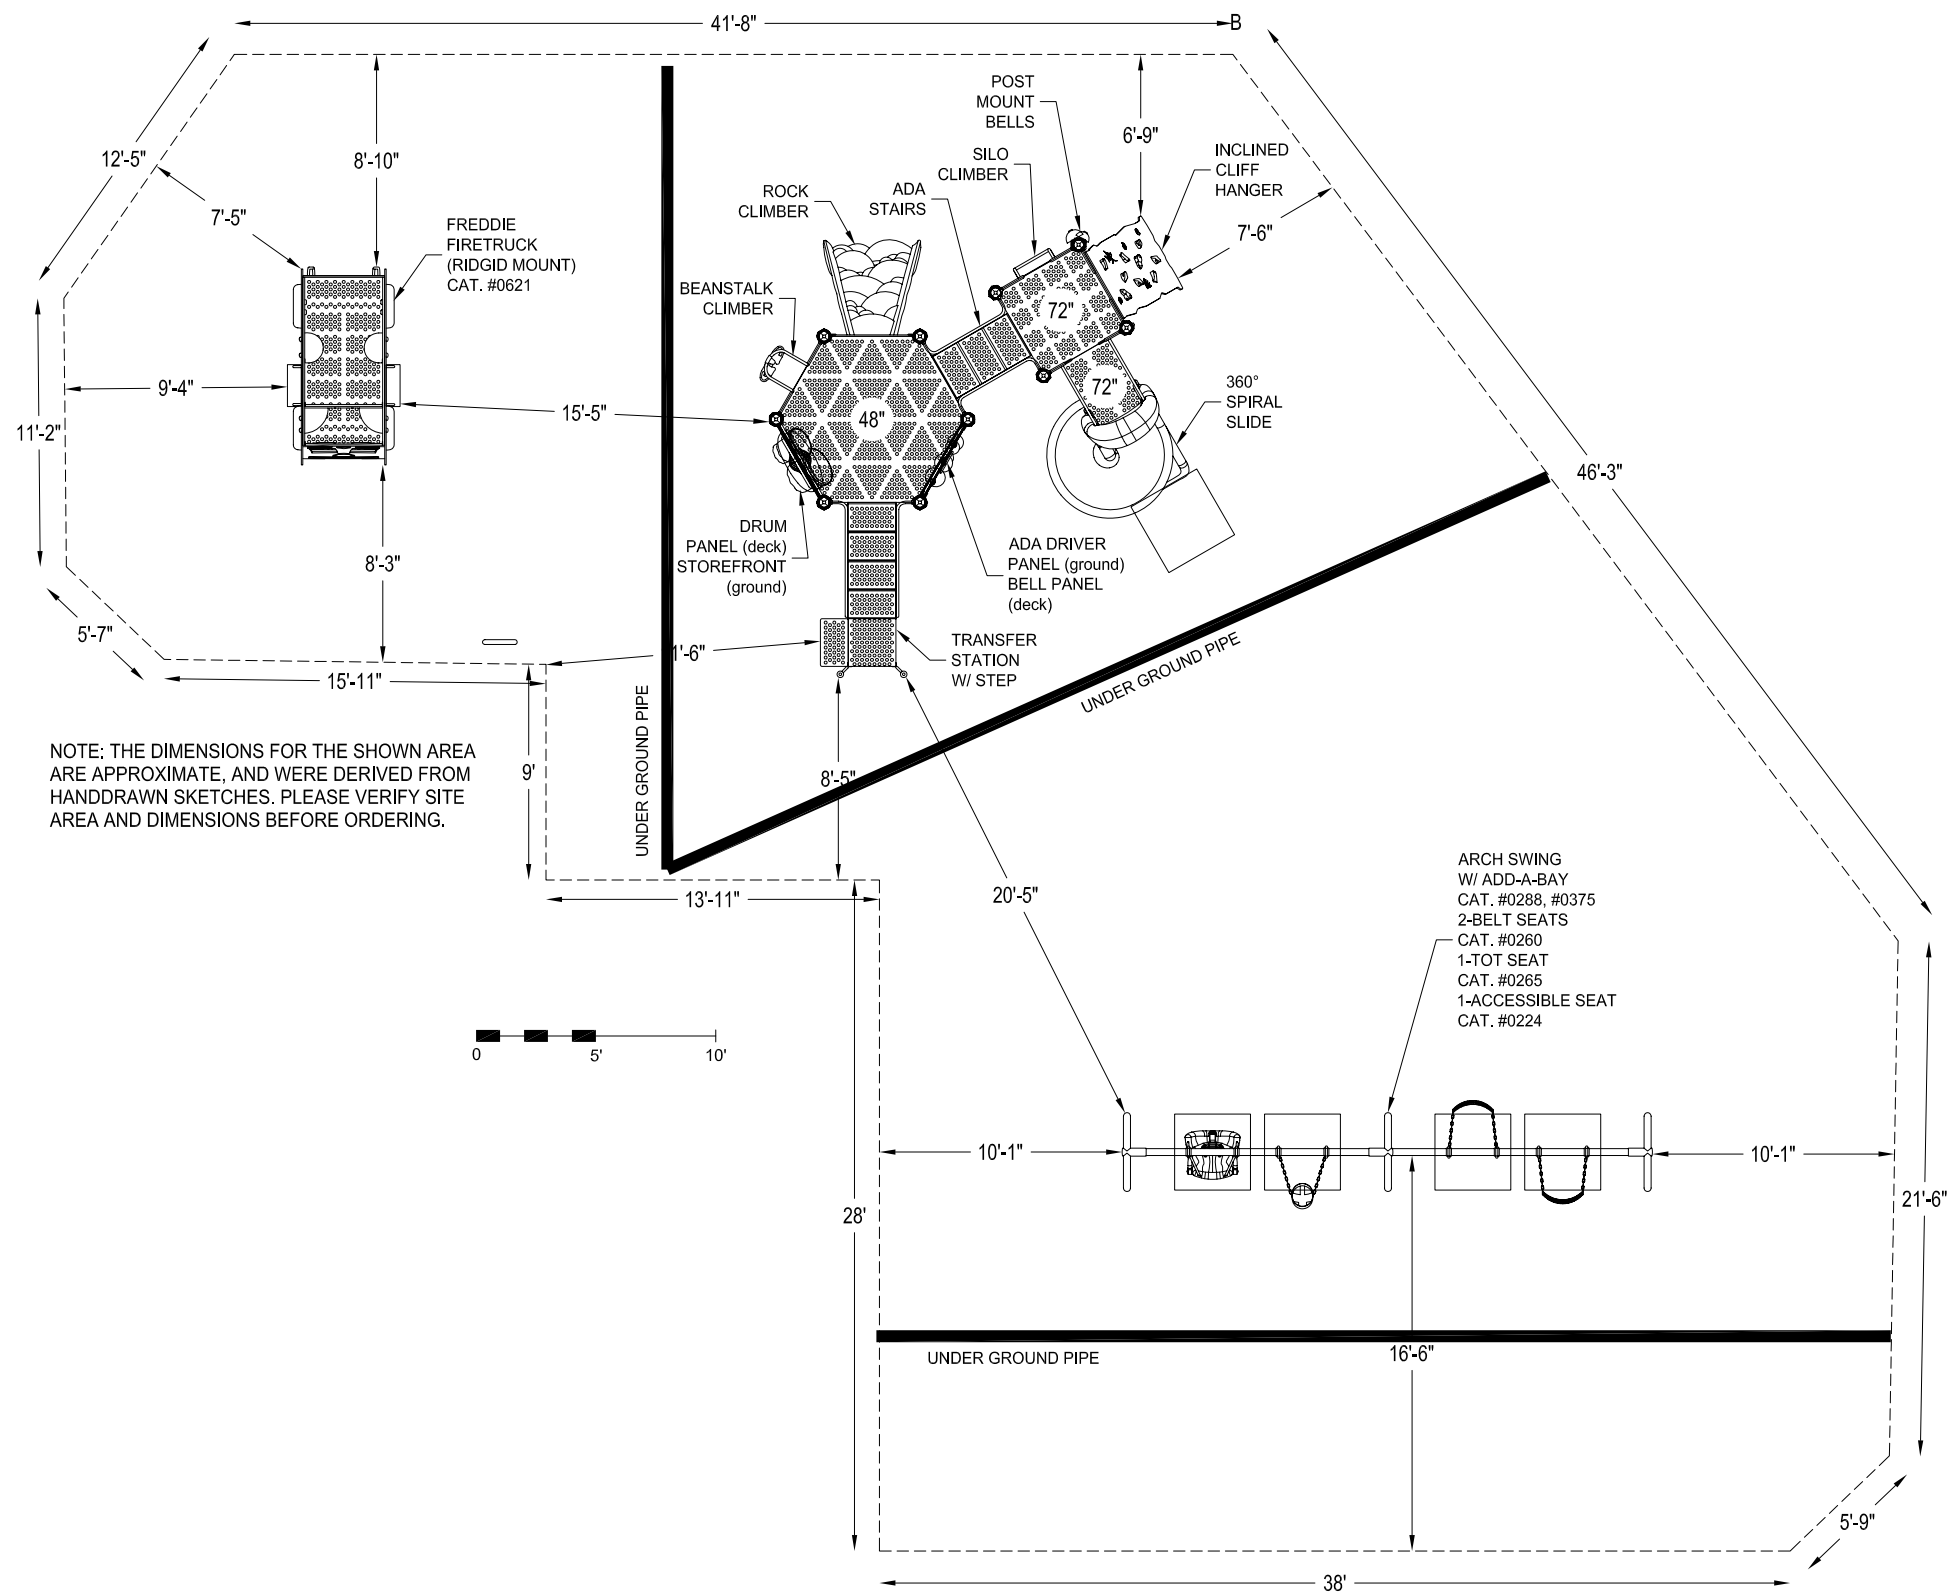

# Delridge Community Center

Design Number: 092636 - Bill Of Material

Ref. No.	Part No.	Description	Quantity
<b>Posts</b>			
1	ZZPM0026	5in OD X 132in STEEL POST W/ RIVETED CAP	6
2	ZZPM0046	5in OD X 156in STEEL POST W/ RIVETED CAP	4
<b>Decks &amp; Kick Plates</b>			
3	ZZPM0616	SQUARE COATED DECK ASSEMBLY	1
4	ZZPM0619	HEX COATED DECK ASSEMBLY	1
<b>ADA Items</b>			
5	ZZPM2027	TRANSFER STATION (48in DECK)	1
6	ZZUN2019	APPROACH STEP FOR TRANSFER STATION	1
<b>Slides</b>			
7	ZZPM2736	ONE PIECE 360 DEGREE PLASTIC SPIRAL SLIDE	1
<b>Activity Panels</b>			
8	ZZPM4406	ACCESSIBLE DRIVING PANEL	1
9	ZZPM4646	STOREFRONT PANEL	1
<b>Climbers</b>			
10	ZZPM6989	INCLINED CLIFF HANGER (72in DECK)	1
11	ZZPM7439	ROCK CLIMBER	1
12	ZZPM7957	SILO CLIMBER (72in DECK)	1
13	ZZPM8110	BEANSTALK CLIMBER (48in DECK)	1
<b>Audible Activities</b>			
14	ZZPM4556	7in BELL (POST MOUNT)	1
15	ZZPM4558	9in BELL (POST MOUNT)	1
16	ZZPM4586	DRUM PANEL	1
17	ZZPM4588	BELL PANEL	1
<b>Stairs and Ladders</b>			
18	ZZPM9170	24in ACCESSIBLE STEPPED PLATFORM (DECK TO DECK)	1
<b>Additional Tool &amp; Maintenance Kits</b>			
19	ZZPMGUID	GENERAL GUIDELINES FOR PLAYMAKER	1
20	ZZUN9910	SURFACING WARNING LABEL KIT	1
21	ZZUN9930	PIPE SYSTEMS MAINTENANCE KIT W/ AEROSOL	1
22	ZZUN9990	TOOL AND ADDITIONAL PARTS KIT W/AEROSOL	1

CPSC #325

51 USERS

17'11" x 19'6" x 10'3"

2-12

3072 SqFt.

8 Ft.

SEE DWG

**KaBOOM! CA**  
400 S. El Camino Real  
Suite 260  
San Mateo, CA 94402