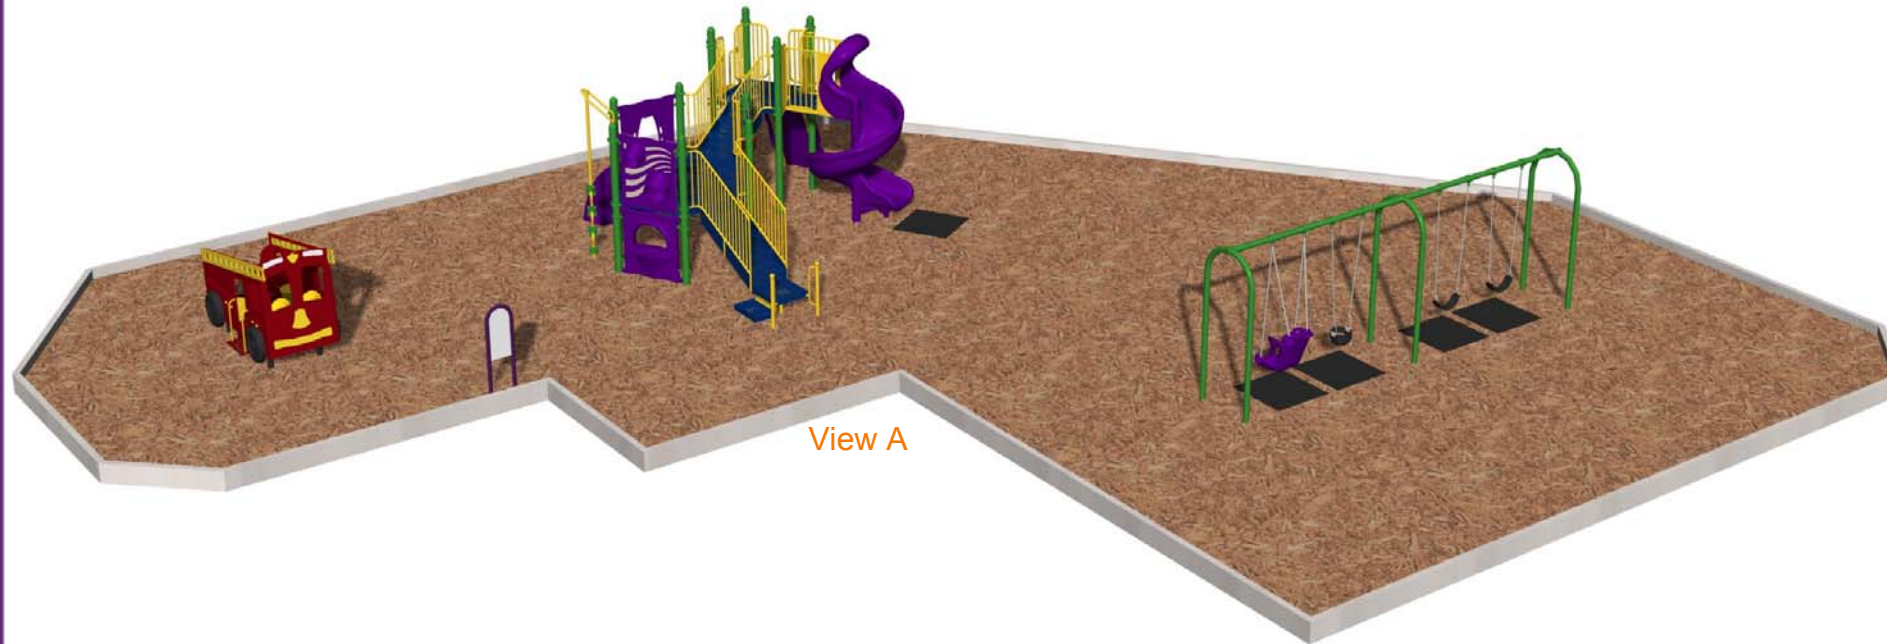

Delridge Community Center

Seattle, WA
July 17, 2009

Featured Colors:

Sponsored by:

Bank of America

Playground design provided
by KaBOOM! Partner in play

get involved at kaboom.org