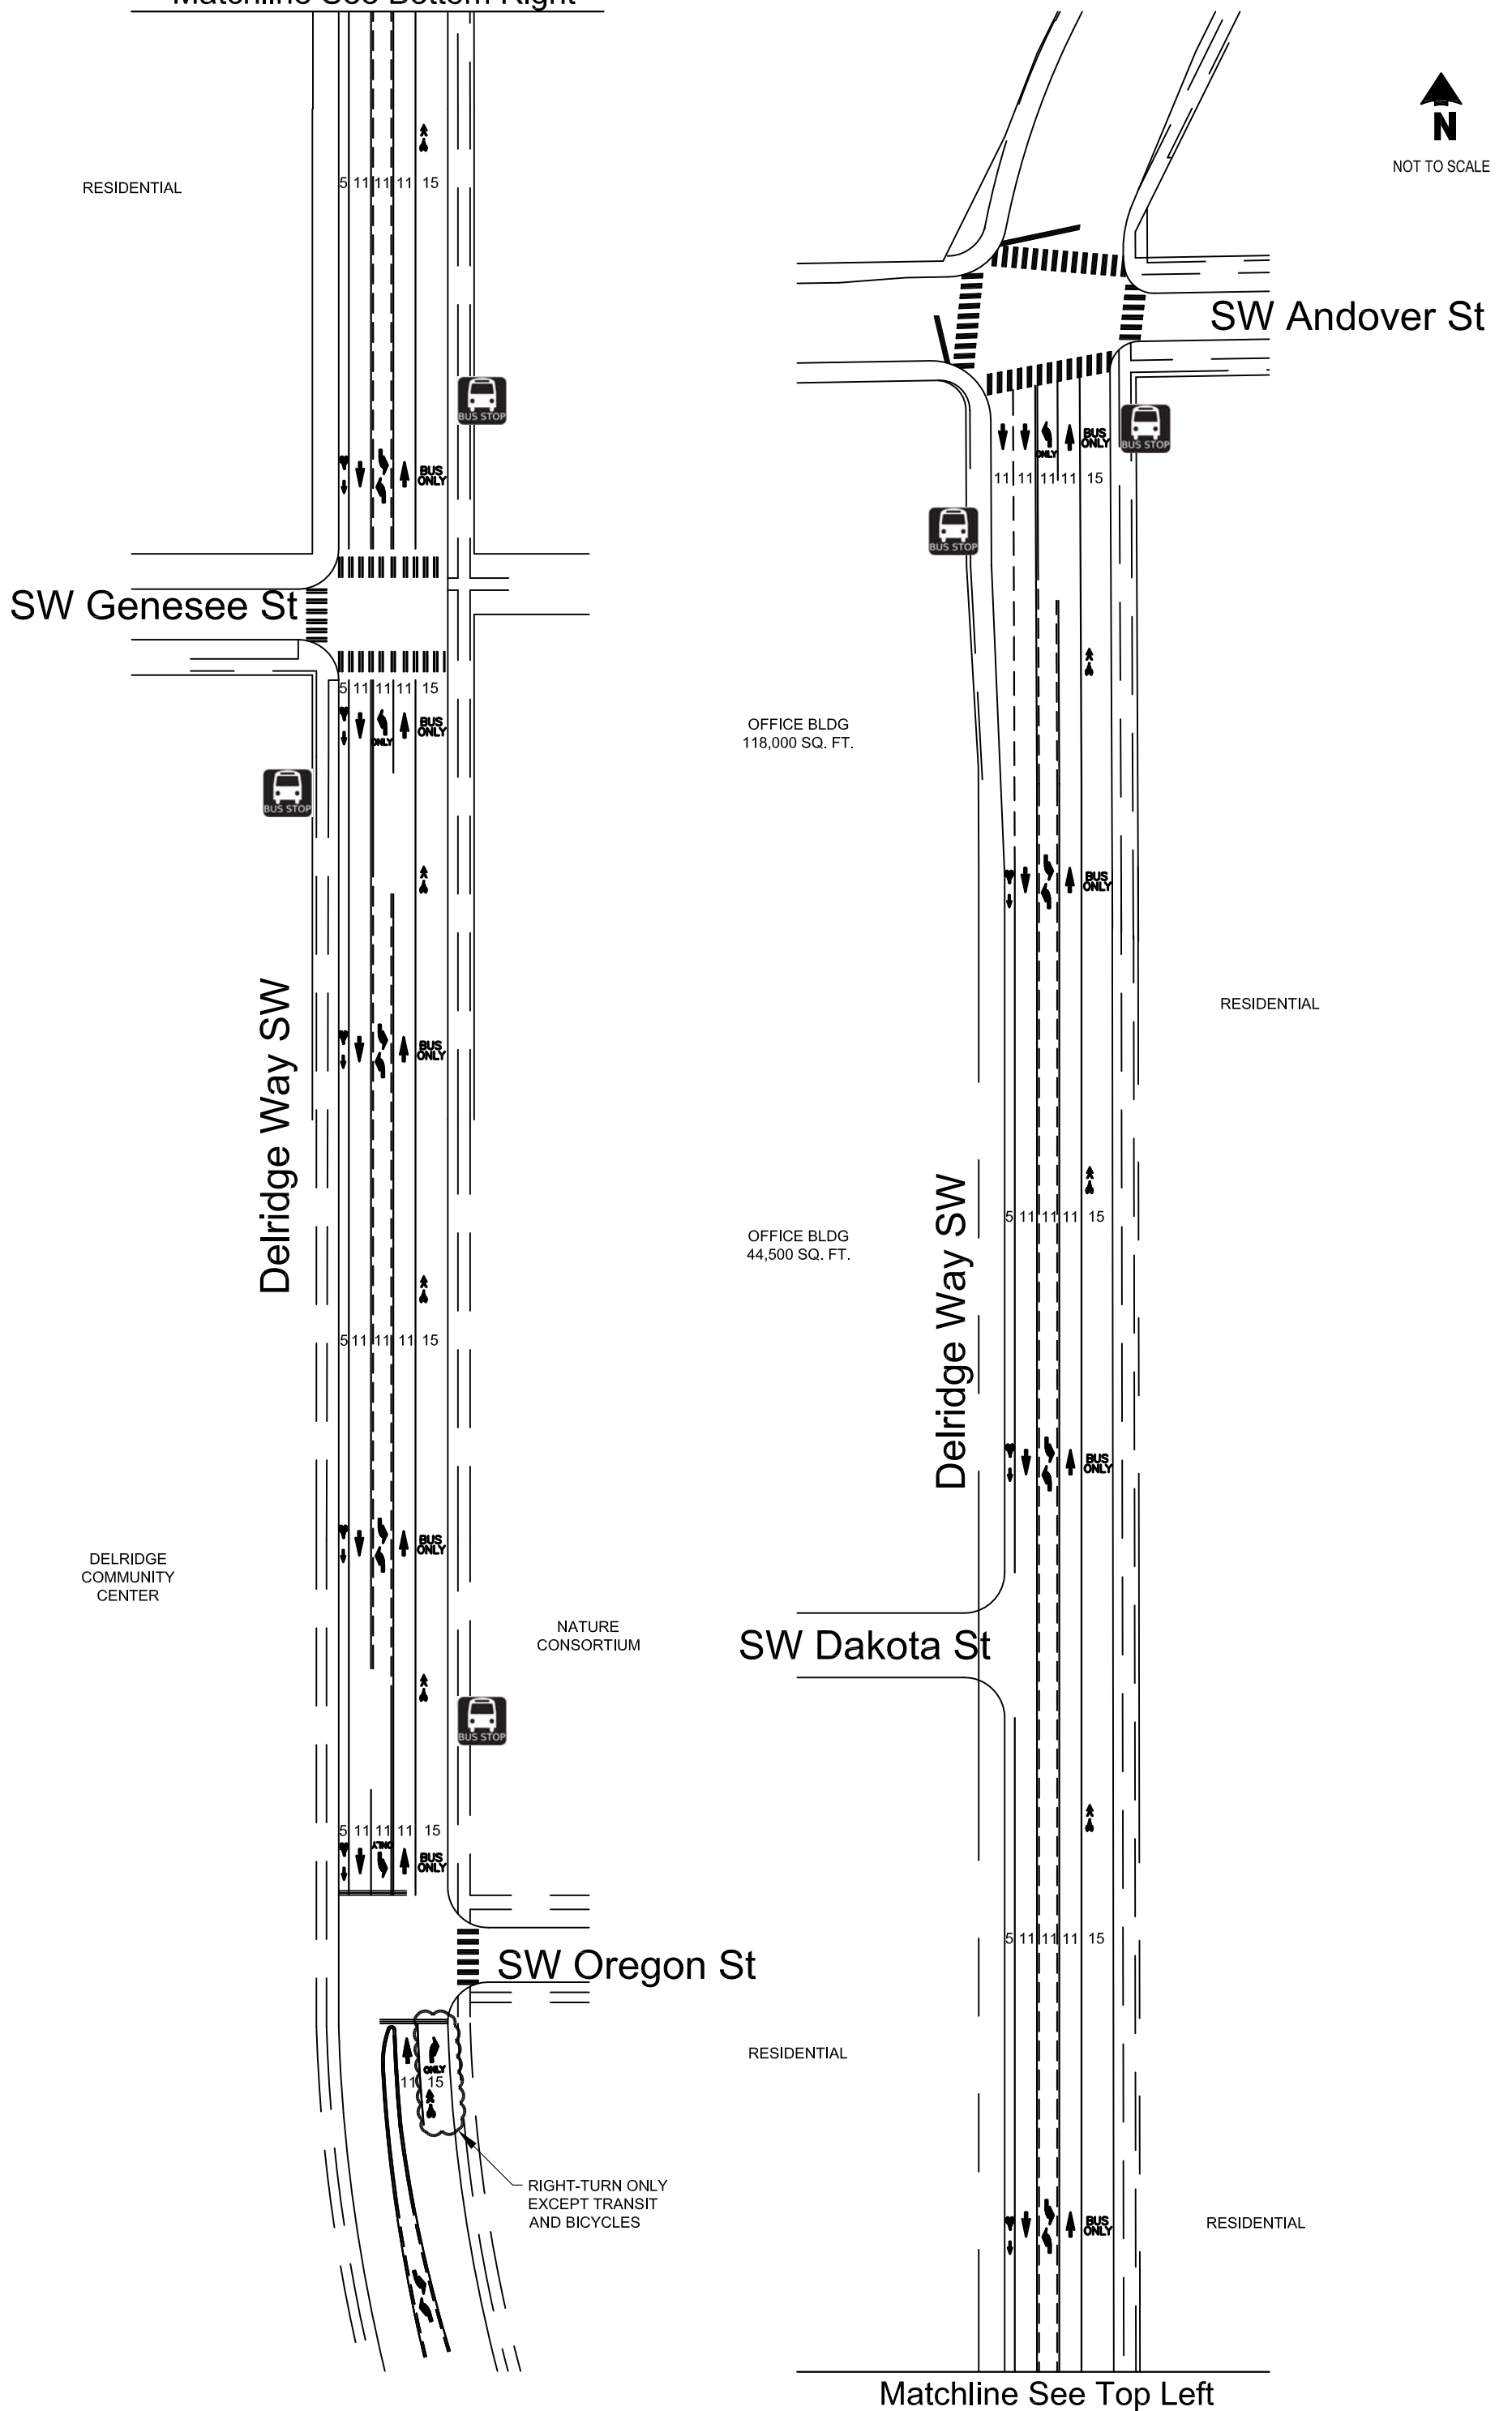

Matchline See Bottom Right

NOT TO SCALE

Delridge Way SW Proposed Bus and Bike Lanes

Route 120 Transit Operations Improvement Project