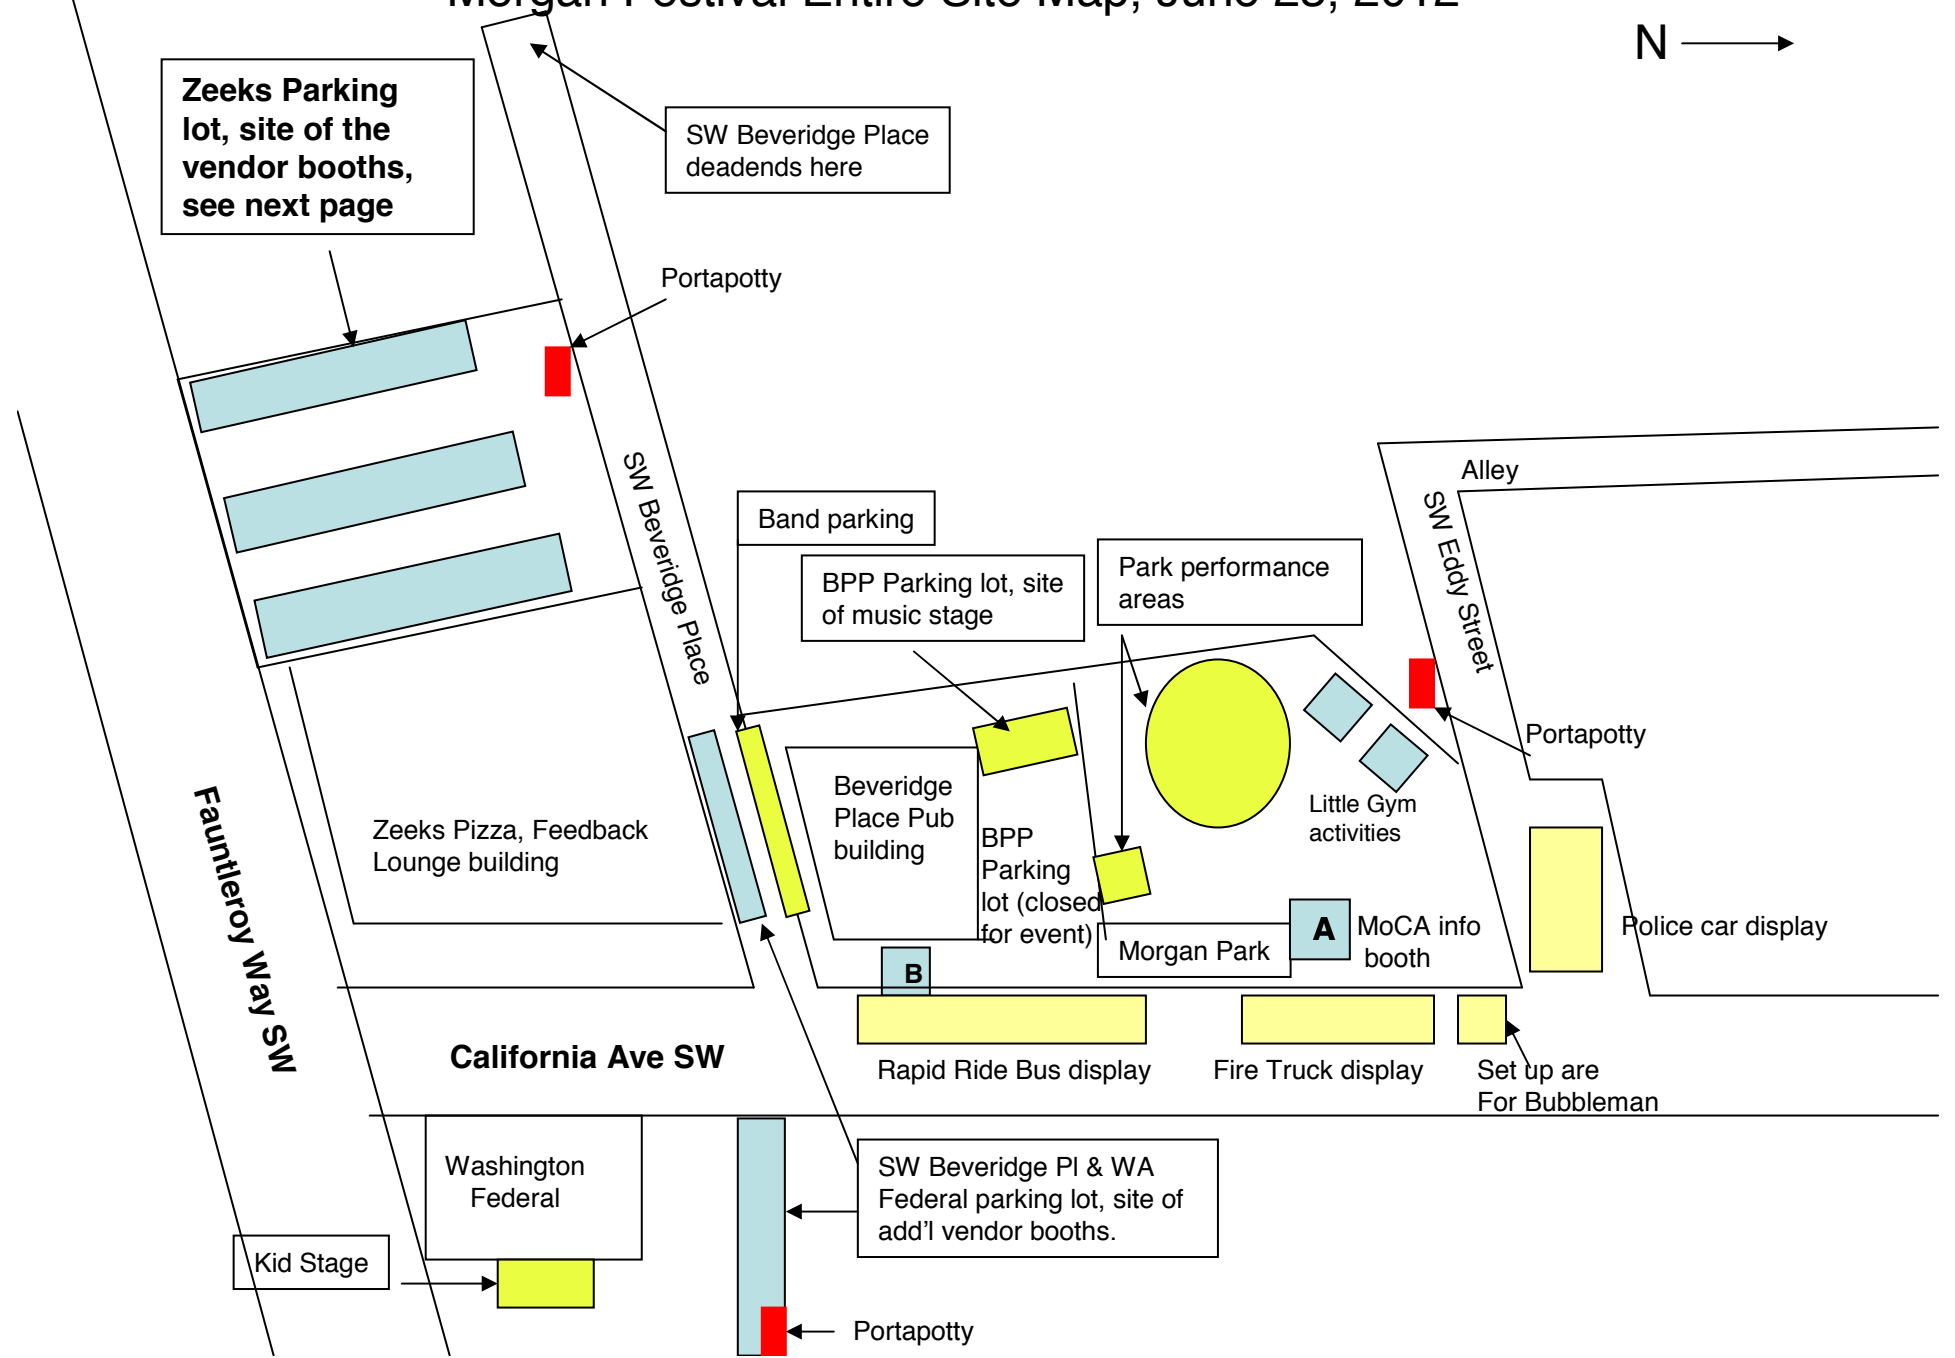

# Morgan Festival Entire Site Map, June 23, 2012

# Morgan Festival Vendor Lot, set up from 9:00 – 10:30 am June 23, 2012