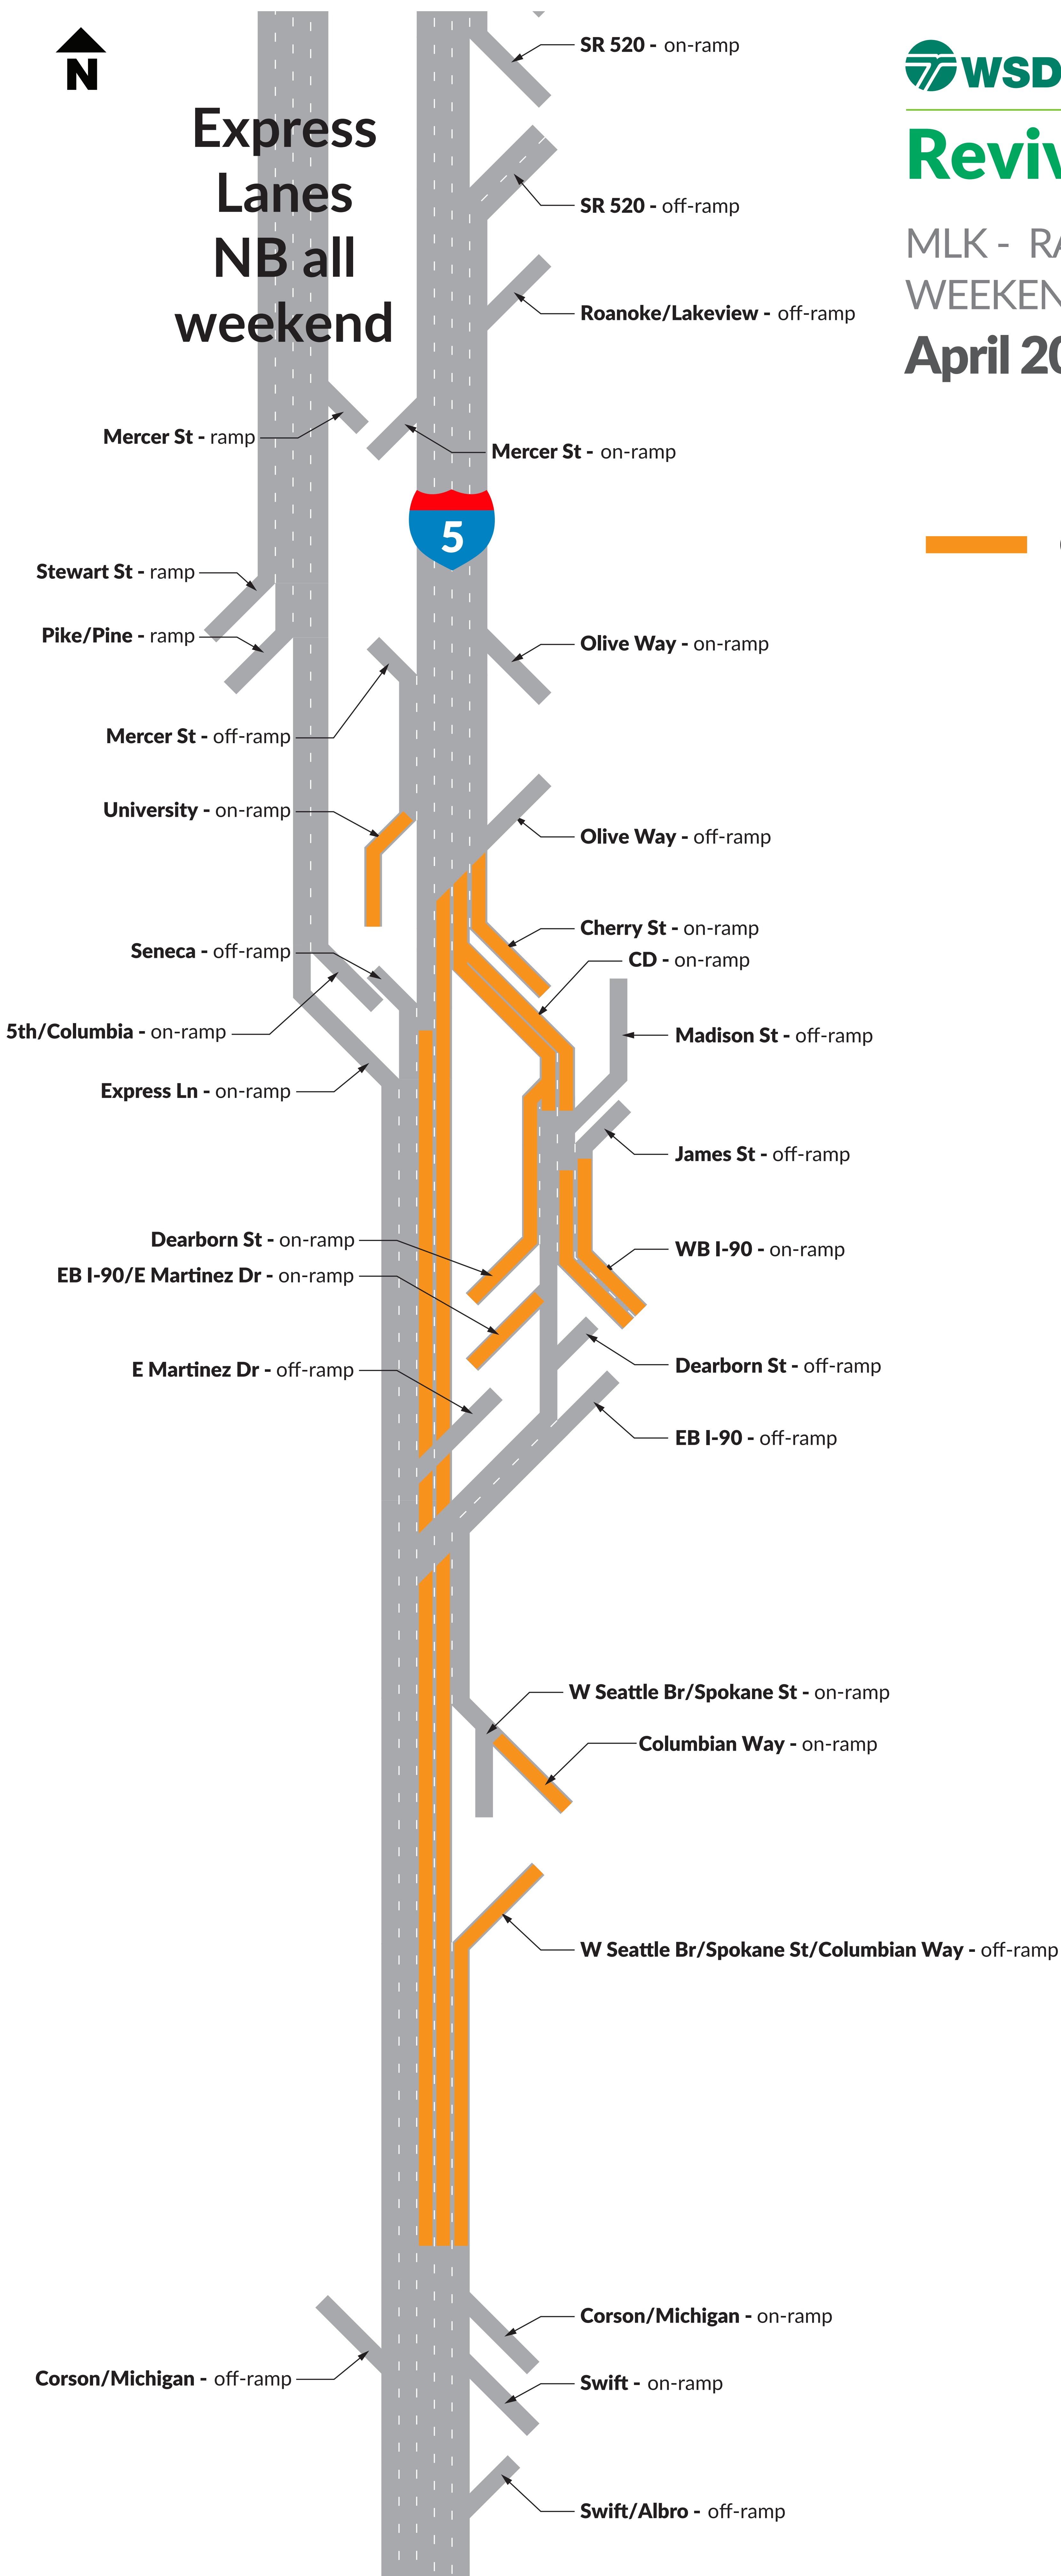

Express Lanes NB all weekend

Revive I-5

MLK - RAVENNA
WEEKEND CLOSURE

April 20 - 23

— CLOSED

SR 520 - on-ramp

SR 520 - off-ramp

Roanoke/Lakeview - off-ramp

Mercer St - ramp

Mercer St - on-ramp

Stewart St - ramp

Pike/Pine - ramp

Olive Way - on-ramp

Mercer St - off-ramp

University - on-ramp

Olive Way - off-ramp

Seneca - off-ramp

Cherry St - on-ramp

CD - on-ramp

5th/Columbia - on-ramp

Express Ln - on-ramp

Madison St - off-ramp

James St - off-ramp

Dearborn St - on-ramp

EB I-90/E Martinez Dr - on-ramp

WB I-90 - on-ramp

E Martinez Dr - off-ramp

Dearborn St - off-ramp

EB I-90 - off-ramp

W Seattle Br/Spokane St - on-ramp

Columbian Way - on-ramp

W Seattle Br/Spokane St/Columbian Way - off-ramp