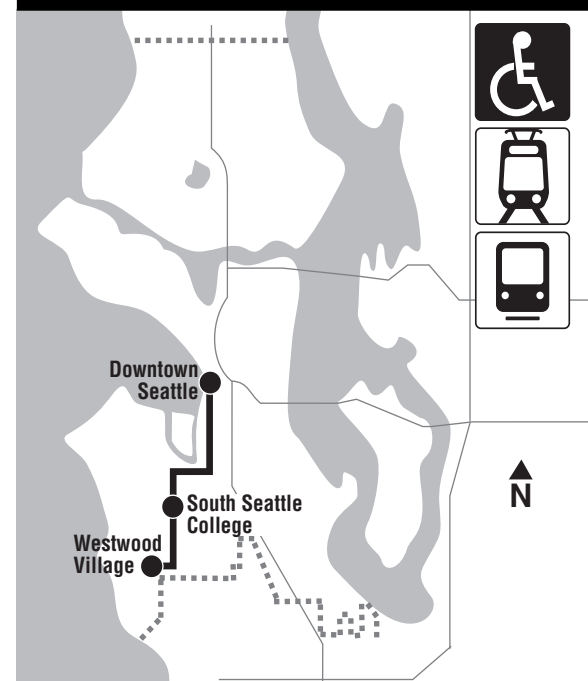

AM – Lighter Type PM – Darker Type

125 SUNDAY/Domingo

To WESTWOOD VILLAGE →

Downtown Seattle	West Seattle	South Seattle College	Westwood Village
3rd Ave & Columbia St	Delridge Way SW & SW Andover St	16th Ave SW at SSC Entrance	25th Ave SW & SW Trenton St
Stop #481	Stop #21990	Stop #36145	Stop #39976
7:02 7:32 8:02	7:16 7:46 8:16	7:23 7:53 8:23	7:32 8:02 8:32
8:32 9:02 9:32	8:46 9:16 9:46	8:53 9:23 9:53	9:02 9:32 10:02
10:02 10:32 11:02	10:16 10:46 11:16	10:23 10:53 11:23	10:32 11:02 11:32
11:32 12:02 12:33	11:46 12:17 12:48	11:53 12:24 12:55	12:02 12:33 1:04
1:04 1:34 2:04	1:19 1:49 2:19	1:26 1:56 2:26	1:35 2:05 2:35
2:34 3:04 3:34	2:49 3:19 3:49	2:56 3:26 3:56	3:05 3:35 4:05
4:04 4:34 5:04	4:19 4:49 5:19	4:26 4:56 5:26	4:35 5:05 5:35
5:34 6:04 6:33 7:02	5:49 6:18 6:47	5:56 6:25 6:54	6:05 6:34 7:03 7:32

AM – Lighter Type PM – Darker Type

125

Westwood Village,
West Seattle,
South Seattle College,
Downtown Seattle

September 22, 2018 thru March 22, 2019

Del 22 de septiembre de 2018 al 22 de marzo de 2019

How to Pay

At all times, pay your fare **when you board** the bus. Pay with cash (exact fare; drivers do not carry change), ticket or with a convenient regional ORCA card. Show your activated Transit GO Ticket (mobile ticket) or valid transfer to the driver. Metro transfers are valid on Metro, only. See "How to pay" on Metro's website for more information.

Pague su pasaje al abordar el autobús. Pague en efectivo (cantidad exacta; los conductores no tienen cambio), con tarjeta regional ORCA o muestre su boleto. Muestre su Transit GO Ticket activado (boleto electrónico) o su boleto transferible al conductor. Las transferencias son válidas sólo en Metro. Para mayor información, vea "Cómo pagar" en la página web de Metro.

What To Pay

Adults (19 and older)	$2.75
Youth (6-18 yrs)	$1.50
ORCA LIFT Fare*	$1.50
RRFP cardholders (registered seniors, Medicare, disabled)	$1.00
Children (thru age 5)	Four may ride free with person paying adult fare

*Income Qualified

Accessible Formats

People with disabilities who need this information in accessible formats may call 206-477-6066 (voice) or WA Relay: 711.

Cuánto pagar

Adultos (19 años y mayor)	$2.75
Jóvenes (6-18 años)	$1.50
Tarifa ORCA LIFT*	$1.50
Titulares de tarjetas RRFP (personas mayores registradas, Medicare, discapacitados)	$1.00
Niños (hasta los 5 años)	Pueden viajar hasta cuatro con una persona que pague la tarifa de adulto.

*Ingresos que reúnan los requisitos

Metro Customer Service 206-553-3000

Night Rider Tip

You can help drivers spot you when it is dark or during times of reduced visibility by wearing light-colored clothing and by standing in the most visible area of the bus stop. We don't want to miss you!

RIDER ALERT

This symbol indicates a change in service. Watch for it in buses, at bus stops, and at timetable displays.

Interpreter
206-553-3000

Intérpretes
Переводчик
Перекладач
Turjubaan
Thông Dịch Viên

Snow/Emergency Service Servicio de emergencia/nieve

During most snow conditions, this route will operate via the snow routing shown in this timetable. In the rare event that Metro declares an emergency, it will not operate. Visit kingcounty.gov/metro/snow and sign up for Transit Alerts to stay informed during adverse conditions.

Durante la mayoría de las nevadas, esta ruta operará por la ruta designada que se muestra en este programa. En el caso poco frecuente que Metro declare una emergencia, no operará. Visite kingcounty.gov/metro/snow y regístrese para obtener Alertas de Tránsito y manténgase informado durante las condiciones adversas.