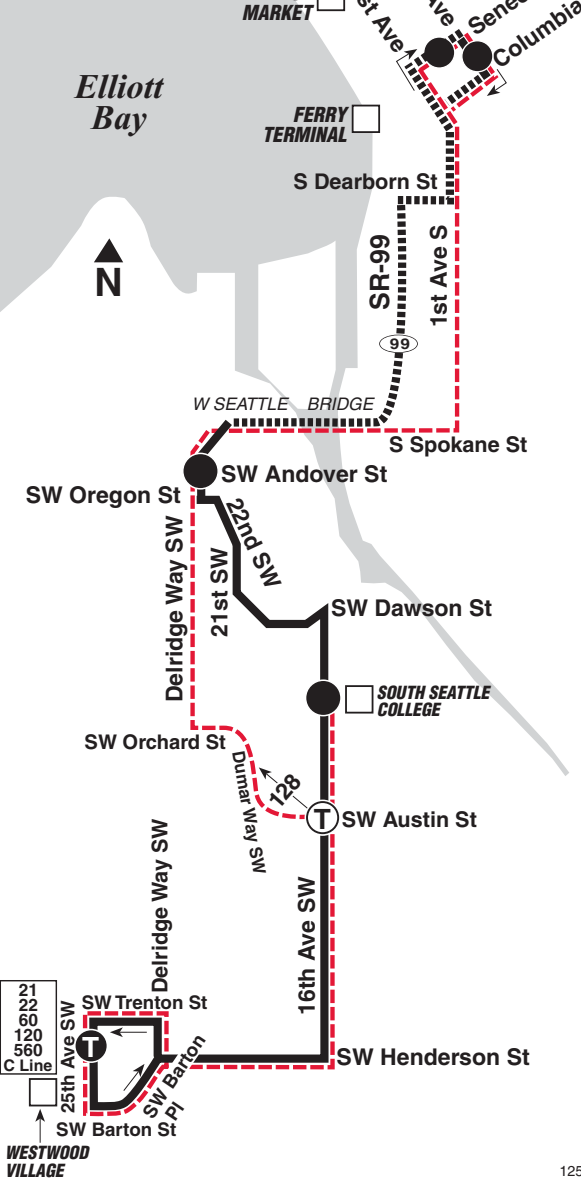

Alaskan Way Viaduct Closure Phase 2 reroute
Effective approximately November 2018 - July 2019 (see box for more information)

MAP LEGEND / LEYENDA DEL MAPA

- **—** Makes all regular stops. *Hace todas las paradas regulares.*
- **- - - - -** Limited or no stops. *Limitado o sin paradas*
- **- - - - -** Snow route. *Ruta de nieve.*
- **●** TIME POINT / PUNTO DE TIEMPO: Street intersection from which departure times are shown on the schedules. *Intersección de la calle desde donde se muestran los horarios de salida.*
- **← 30 43 T** TRANSFER POINT / PUNTO DE TRANSFERENCIA: Route intersection for transferring to indicated route(s). *Intersección de ruta para la transferencia para indicar la ruta o rutas.*
- **← 30 43 T** TIME POINT & TRANSFER POINT / TIEMPO Y PUNTO DE TRANSFERENCIA
- **□** Landmark *El punto de referencia.*

Night Stop Program
For your added safety at night, you may request to exit the bus at a location along your route other than a regular bus stop. To do so, please go to the front of the bus and ask your driver at least one block before your desired stop. Safety considerations will determine if the driver can comply with your request. Night Stop service is available only from 8 pm to 5 am and is for dropping off riders only. Night Stop is not provided in downtown Seattle.

125 WEEKDAY/Entre semana

To DOWNTOWN SEATTLE →

Westwood Village	S Seattle College	West Seattle	Downtown Seattle
25th Ave SW & SW Henderson St	At On-Campus Stop	Delridge Way SW & SW Andover St	Seneca St & 3rd Ave
Stop #39980	Stop #36525	Stop #21620	Stop #185
5:12	5:20	5:27	5:43
5:43	5:51	5:58	6:14
6:14	6:23	6:30	6:50
6:32	6:42	6:50	7:10
6:52H	7:02H	7:10H	7:30H
7:12	7:22	7:30	7:50
7:32	7:42	7:50	8:13
7:52	8:02	8:10	8:33
8:12	8:22	8:30	8:53
8:34H	8:43H	8:50H	9:07H
8:54	9:03	9:10	9:27
9:14	9:23	9:30	9:47
9:44	9:53	10:00	10:17
10:14	10:23	10:30	10:47
10:44	10:53	11:00	11:17
11:14	11:23	11:30	11:47
11:44	11:53	12:00	12:17
12:14	12:23	12:30	12:47
12:44	12:53	1:00	1:17
1:14	1:23	1:30	1:47
1:44	1:53	2:00	2:17
2:14	2:23	2:30	2:47
2:44	2:53	3:00	3:16
3:14	3:23	3:30	3:46
3:34	3:43	3:50	4:06
3:54H	4:03H	4:10H	4:27H
4:14	4:23	4:30	4:47
4:34	4:43	4:50	5:07
4:54	5:03	5:10	5:27
5:14	5:23	5:30	5:47
5:34H	5:43H	5:50H	6:07H
5:54	6:03	6:10	6:27
6:14	6:23	6:30	6:47
6:44	6:53	7:00	7:16
7:15	7:23	7:30	7:46
8:00	8:08	8:15	8:31
8:45	8:53	9:00	9:16
9:30	9:38	9:45	10:01
10:15	10:23	10:30	10:46

AM – Lighter Type PM – Darker Type

125 WEEKDAY/Entre semana