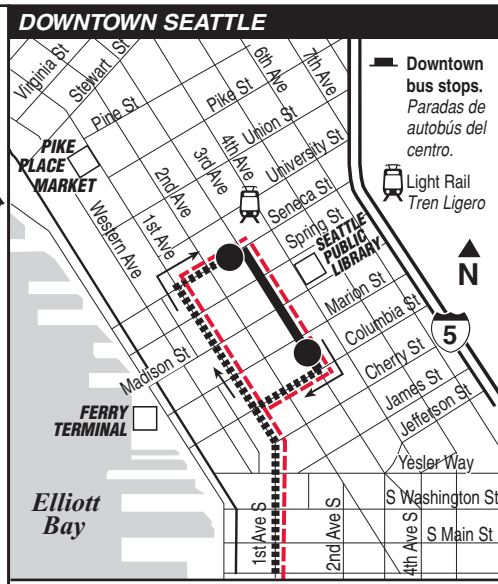

Alaskan Way Viaduct Closure Phase 2 reroute
Effective approximately November 2018 - July 2019 (see box for more information)

MAP LEGEND / LEYENDA DEL MAPA

- **—** Makes all regular stops. *Hace todas las paradas regulares.*
- **- - - - -** Limited or no stops. *Limitado o sin paradas*
- **- - - - -** Snow route. *Ruta de nieve.*
- **●** TIME POINT / PUNTO DE TIEMPO: Street intersection from which departure times are shown on the schedules. *Intersección de la calle desde donde se muestran los horarios de salida.*
- **← 30 43 T** TRANSFER POINT / PUNTO DE TRANSFERENCIA: Route intersection for transferring to indicated route(s). *Intersección de ruta para la transferencia para indicar la ruta o rutas.*
- **← 30 43 T** TIME POINT & TRANSFER POINT / TIEMPO Y PUNTO DE TRANSFERENCIA
- **□** Landmark *El punto de referencia.*

Night Stop Program
For your added safety at night, you may request to exit the bus at a location along your route other than a regular bus stop. To do so, please go to the front of the bus and ask your driver at least one block before your desired stop. Safety considerations will determine if the driver can comply with your request. Night Stop service is available only from 8 pm to 5 am and is for dropping off riders only. Night Stop is not provided in downtown Seattle.

125 WEEKDAY/Entre semana

To DOWNTOWN SEATTLE →

Westwood Village	S Seattle College	West Seattle	Downtown Seattle
25th Ave SW & SW Henderson St	At On-Campus Stop	Delridge Way SW & SW Andover St	Seneca St & 3rd Ave
Stop #39980	Stop #36525	Stop #21620	Stop #185
5:12	5:20	5:27	5:43
5:43	5:51	5:58	6:14
6:14	6:23	6:30	6:50
6:32	6:42	6:50	7:10
6:52H	7:02H	7:10H	7:30H
7:12	7:22	7:30	7:50
7:32	7:42	7:50	8:13
7:52	8:02	8:10	8:33
8:12	8:22	8:30	8:53
8:34H	8:43H	8:50H	9:07H
8:54	9:03	9:10	9:27
9:14	9:23	9:30	9:47
9:44	9:53	10:00	10:17
10:14	10:23	10:30	10:47
10:44	10:53	11:00	11:17
11:14	11:23	11:30	11:47
11:44	11:53	12:00	12:17
12:14	12:23	12:30	12:47
12:44	12:53	1:00	1:17
1:14	1:23	1:30	1:47
1:44	1:53	2:00	2:17
2:14	2:23	2:30	2:47
2:44	2:53	3:00	3:16
3:14	3:23	3:30	3:46
3:34	3:43	3:50	4:06
3:54H	4:03H	4:10H	4:27H
4:14	4:23	4:30	4:47
4:34	4:43	4:50	5:07
4:54	5:03	5:10	5:27
5:14	5:23	5:30	5:47
5:34H	5:43H	5:50H	6:07H
5:54	6:03	6:10	6:27
6:14	6:23	6:30	6:47
6:44	6:53	7:00	7:16
7:15	7:23	7:30	7:46
8:00	8:08	8:15	8:31
8:45	8:53	9:00	9:16
9:30	9:38	9:45	10:01
10:15	10:23	10:30	10:46

AM – Lighter Type PM – Darker Type

125 WEEKDAY/Entre semana