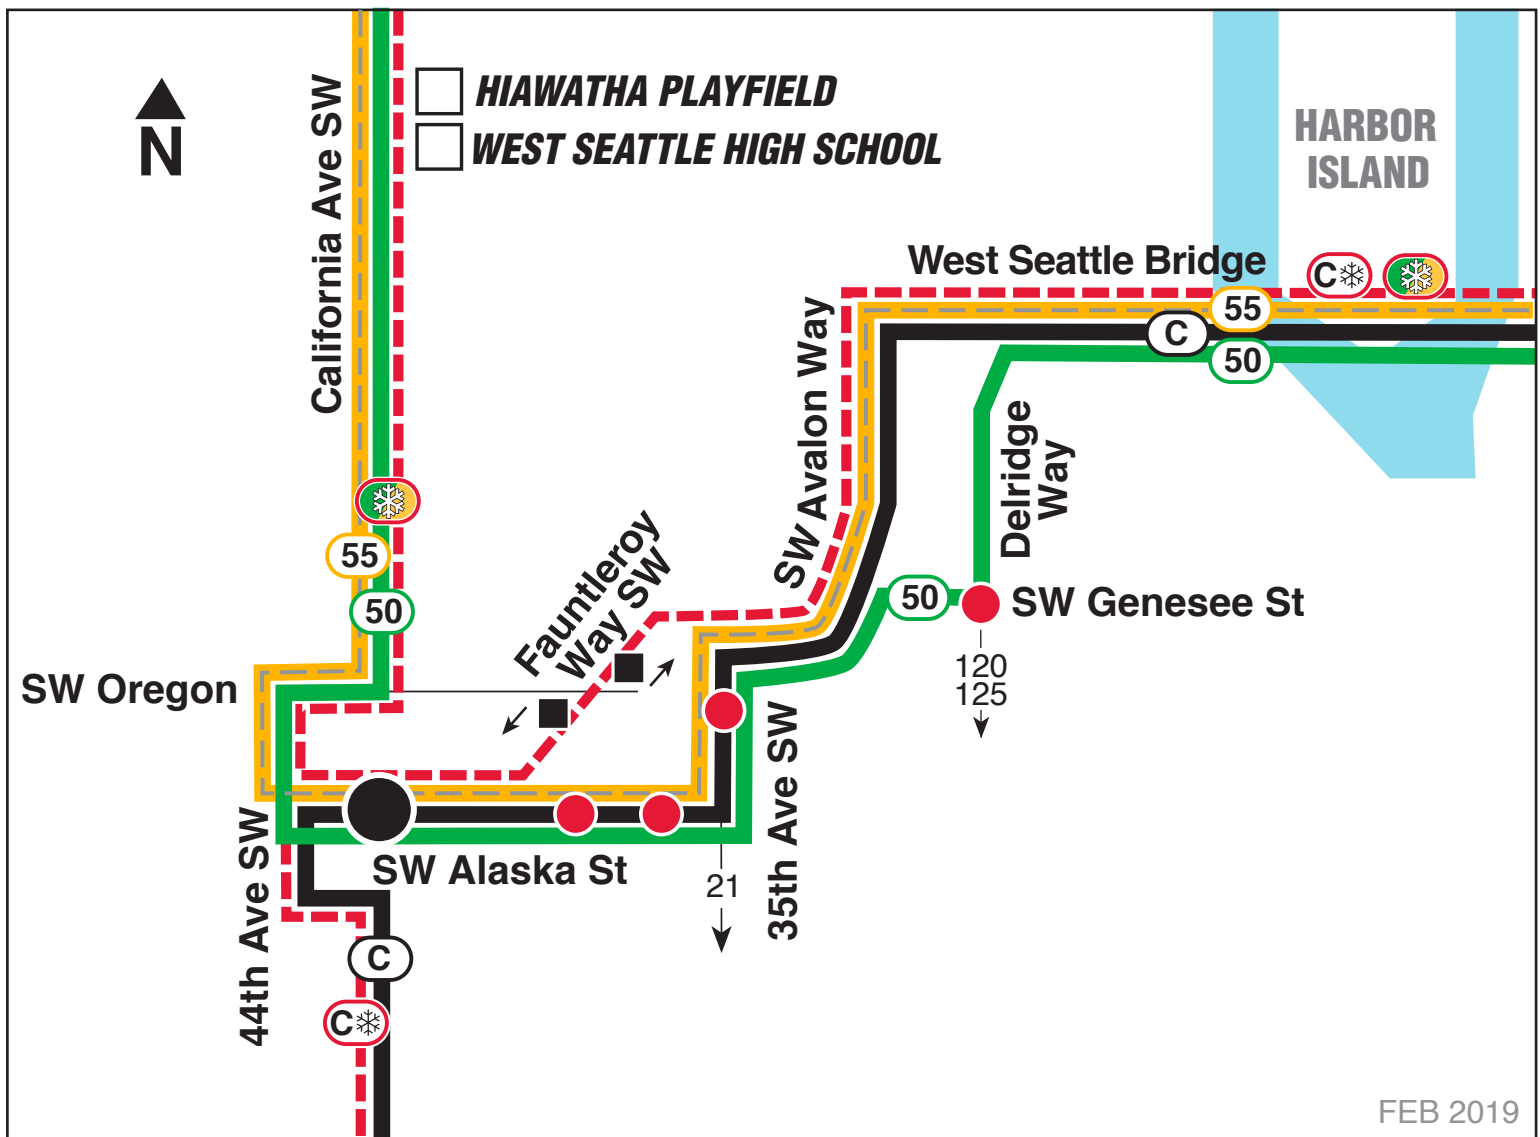

Routes 50, 55 and C Line snow routing for 35th Ave SW/ SW Avalon Way and the Alaska Junction.

FEB 2019

- Route 50 regular routing.
- Route 55 regular routing.
- C Line regular routing.
- Routes 50 & 55 snow routing.
- C Line snow routing.
- When routes 50, 55 and C Line are on snow routing, these bus stops are skipped.
- When routes 50, 55 and C Line are on snow routing, use these stops.
- Alaska Junction