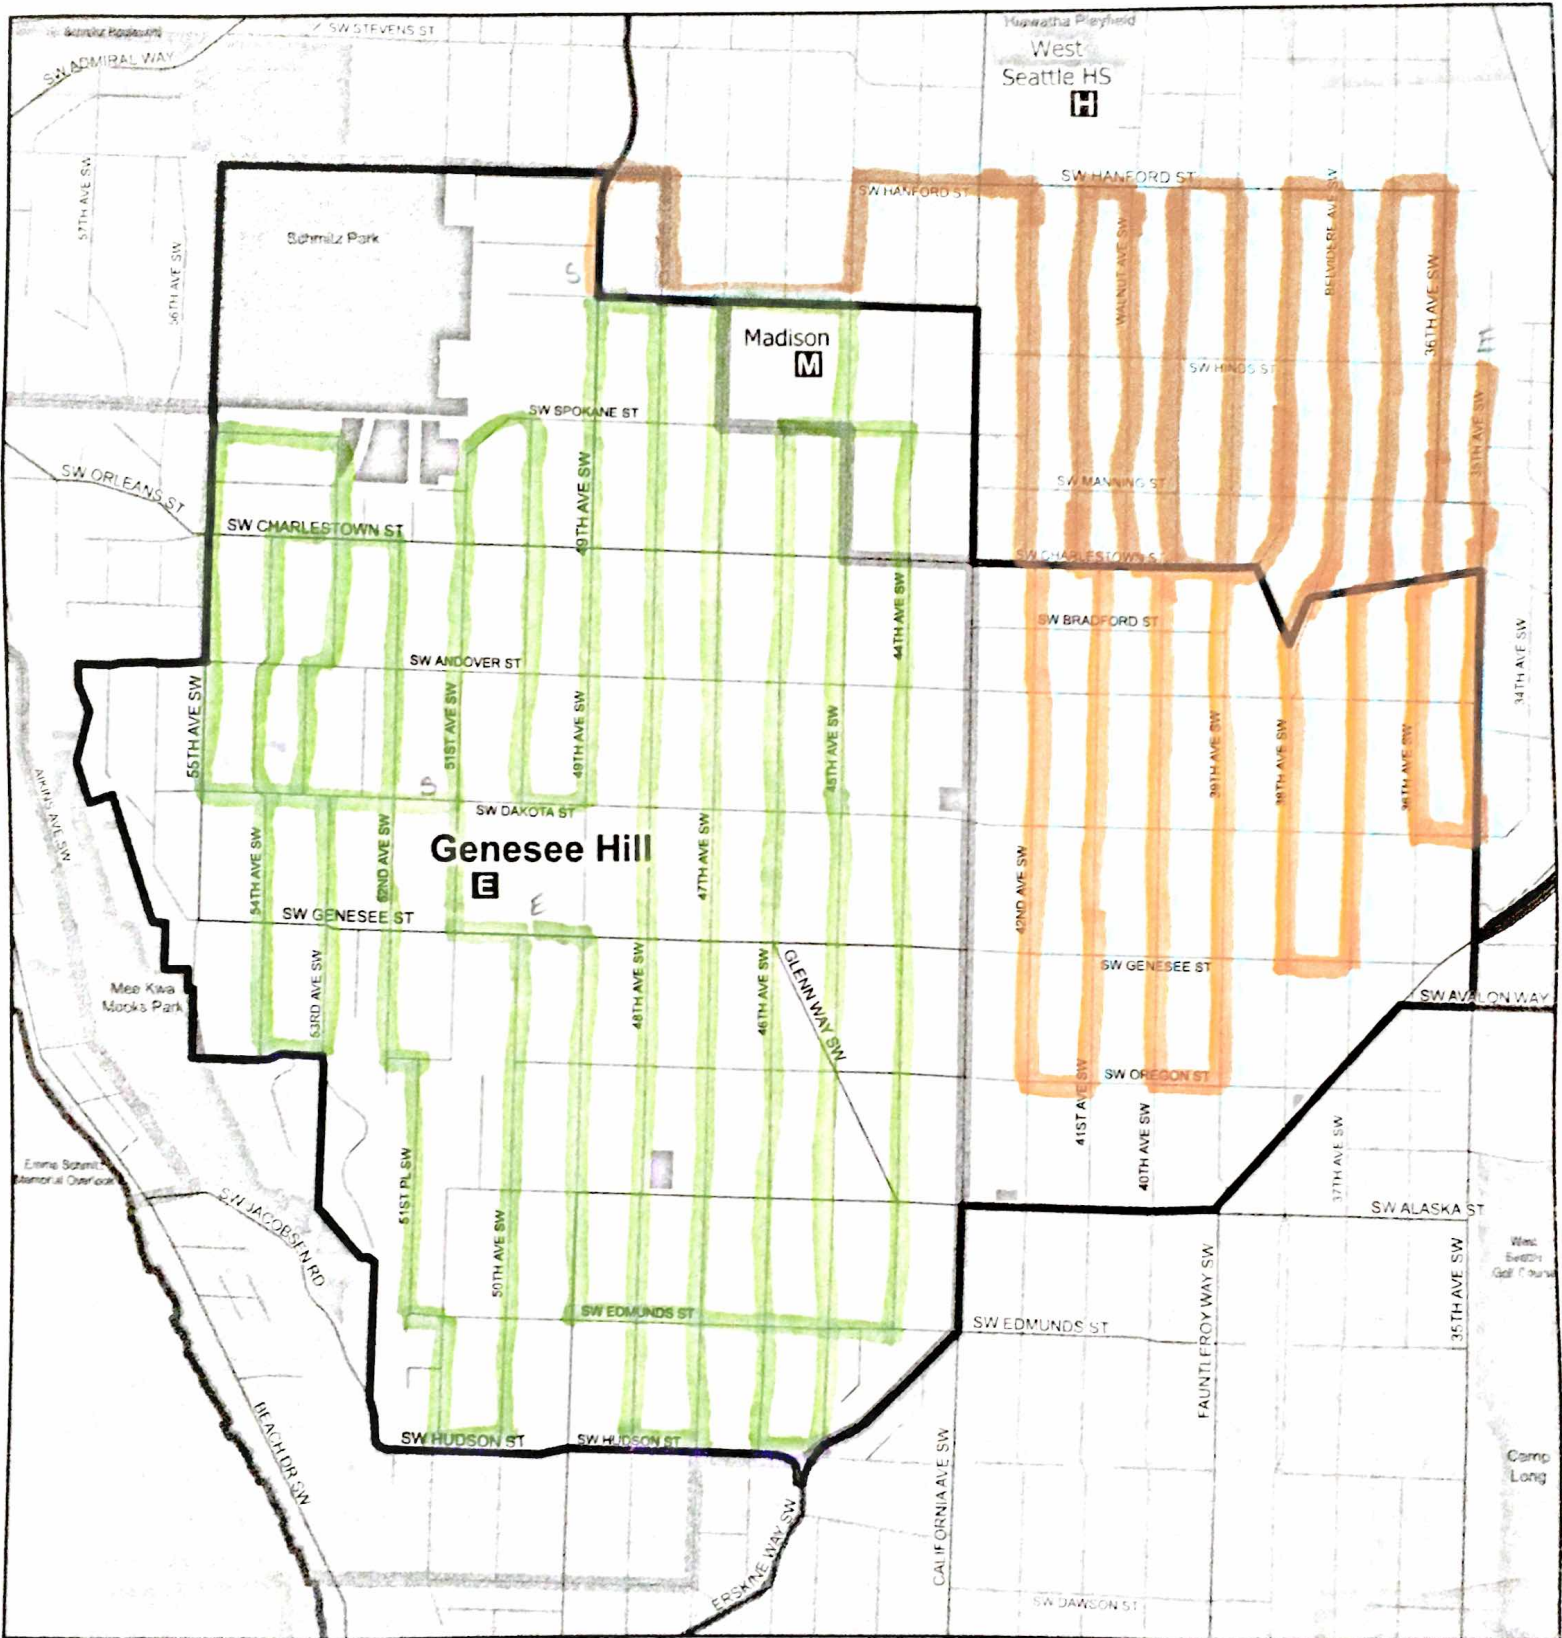

GENESEE HILL ELEMENTARY PARADE – THURSDAY, JUNE 18TH @ 11:00A.M.

Intended Parade Route. Cars will cue up on the west side of GHEs on 51st. Parade will begin at 11:00a.m. If there are enough cars, there will be two groups. One group will focus primarily east of California Ave (see orange route), & the other will on the west side of California Ave.